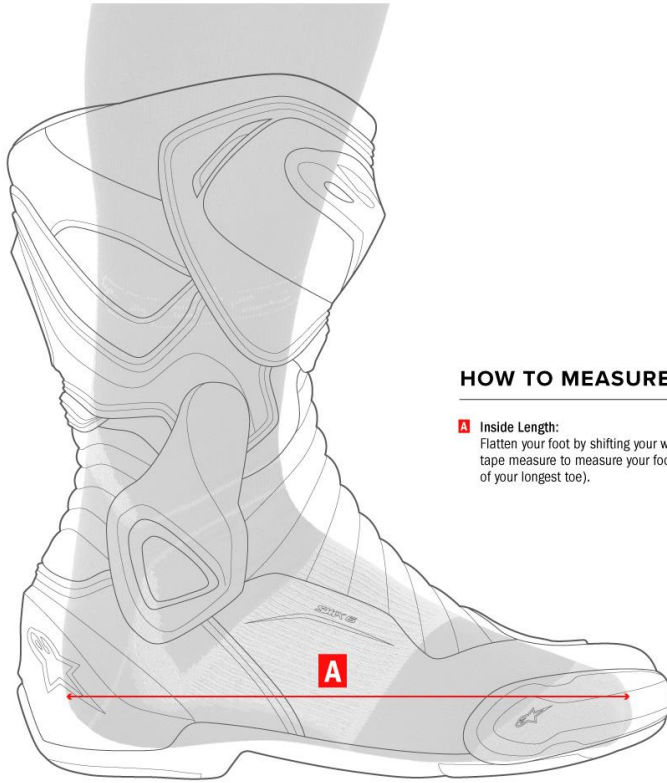

WOMEN'S ROAD BOOT - EURO

SIZE GUIDE

HOW TO MEASURE

A Inside Length:
Flatten your foot by shifting your weight forward, use a ruler or tape measure to measure your foot (from the heel to the tip of your longest toe).

EURO SIZE	36	37	38	39	40	41	42	43
US SIZE	5.5	6	7	8	8.5	9.5	10	11
JAPAN SIZE	22.5	23	24	25	25.5	26	26.5	27.5
INSIDE LENGTH (CM)	22.5	23	24	25	25.5	26	26.5	27.5
INSIDE LENGTH (INCHES)	8.8	9	9.4	9.8	10	10.2	10.4	10.8